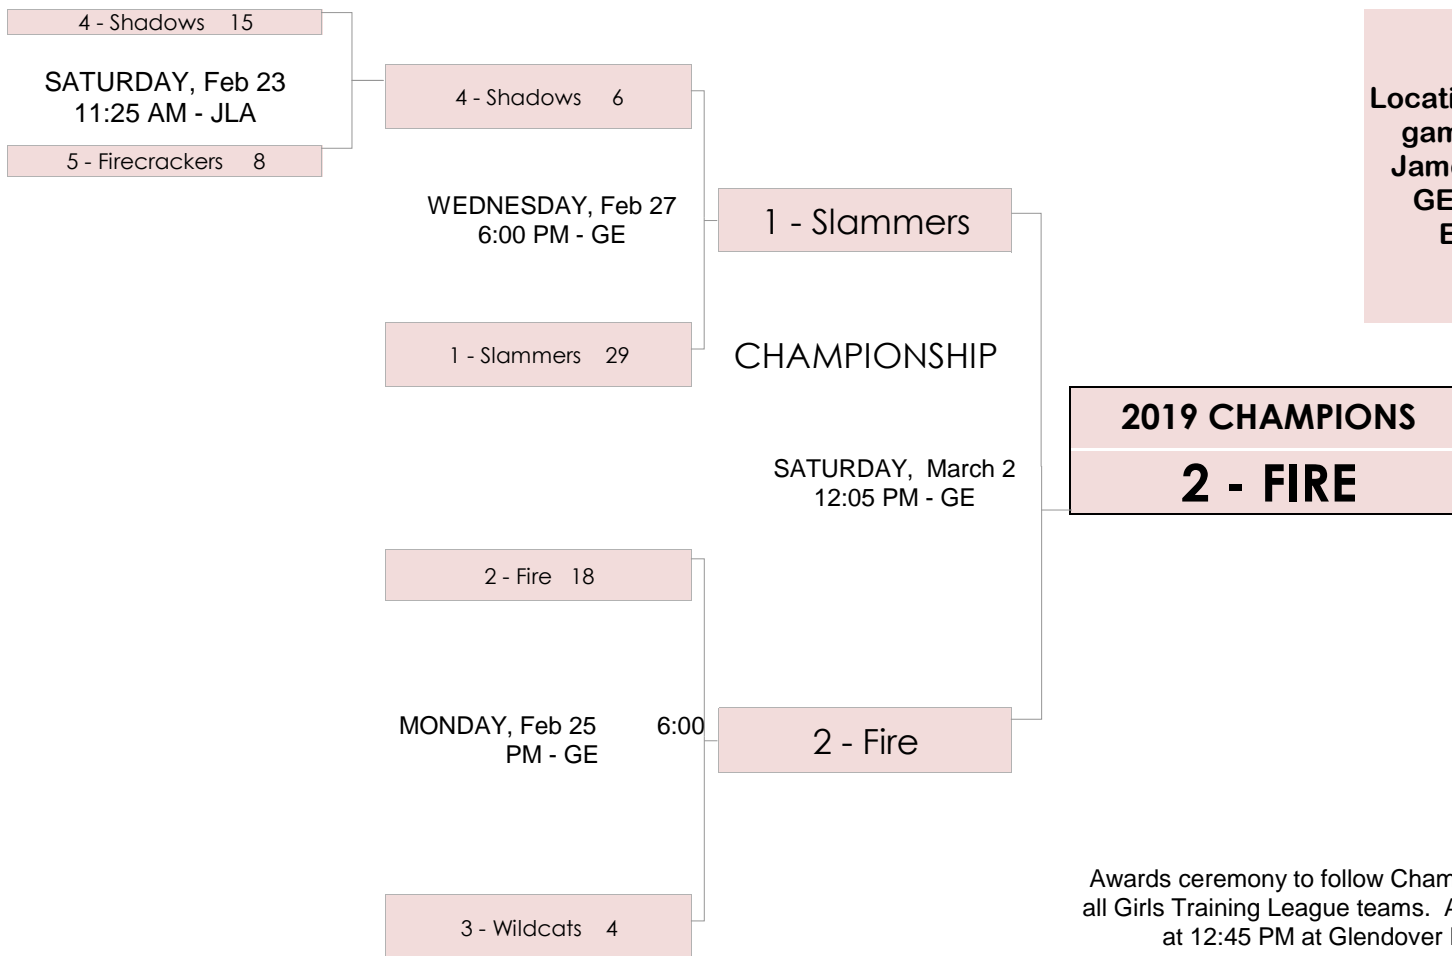

2018-2019 GBL Girls Training League Tournament Bracket

Locations noted after game time: JLA- James Lane Allen; GE - Glendover Elementary

Awards ceremony to follow Championship game for all Girls Training League teams. Anticipated to begin at 12:45 PM at Glendover Elementary.